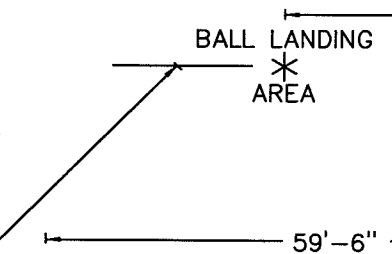

RESTRICTED AREA

GARAGE DOOR

DROP CURTAIN

INFIELD MACHINE SPEEDS

INFIELD MACHINE SPEEDS

10	- 5.5
11	- 5.75
12	- 6
13	- 6.25
14	- 6.5
15	- 6.75

ST. OLAF FIELD HOUSE

DROP CURTAIN

PORT BACKSTOP

124'

33'

ENTRANCE

REGISTRATION

BASE OF BLEACHERS