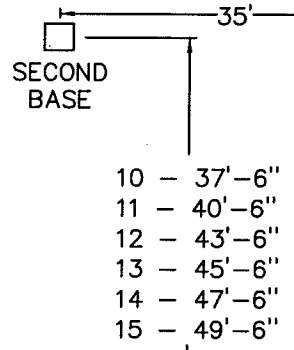

RESTRICTED AREA

GARAGE DOOR

DROP CURTAIN

INFIELD MACHINE SPEEDS

INFIELD MACHINE SPEEDS

10	- 5.5
11	- 5.75
12	- 6
13	- 6.25
14	- 6.5
15	- 6.75

ST. OLAF FIELD HOUSE

DROP CURTAIN

PORT BACKSTOP

124'

33'

ENTRANCE

REGISTRATION

BASE OF BLEACHERS