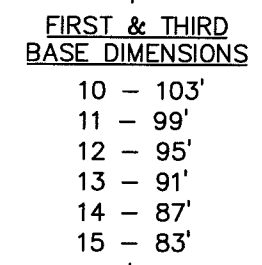

RESTRICTED AREA

GARAGE DOOR

DROP CURTAIN

INFIELD MACHINE SPEEDS

INFIELD MACHINE SPEEDS

10	- 5.5
11	- 5.75
12	- 6
13	- 6.25
14	- 6.5
15	- 6.75

ST. OLAF FIELD HOUSE

DROP CURTAIN