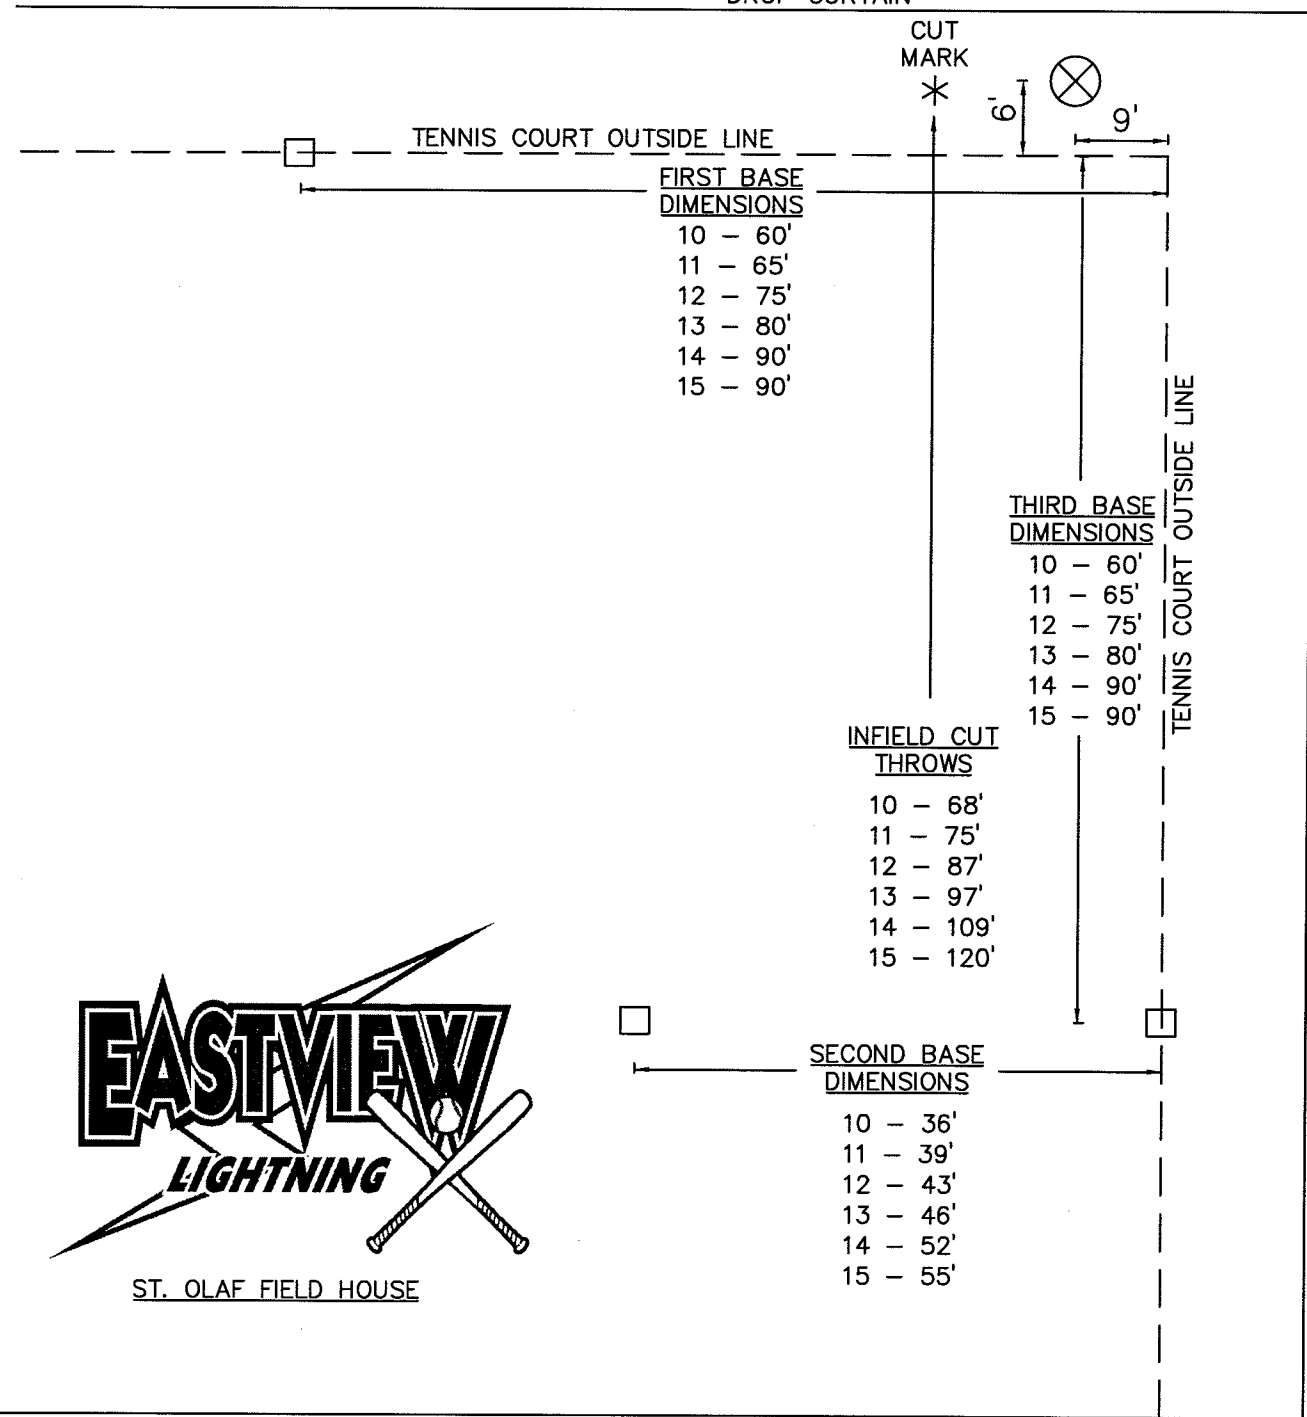

RESTRICTED AREA

GARAGE DOOR

DROP CURTAIN

INFIELD MACHINE SPEEDS

INFIELD MACHINE SPEEDS

10	- 5.5
11	- 5.75
12	- 6
13	- 6.25
14	- 6.5
15	- 6.75

ST. OLAF FIELD HOUSE

DROP CURTAIN

PORT BACKSTOP

124'

33'

ENTRANCE

REGISTRATION

BASE OF BLEACHERS