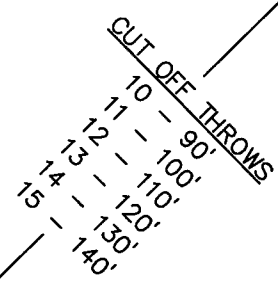

RESTRICTED AREA

GARAGE DOOR

DROP CURTAIN

INFIELD MACHINE SPEEDS

INFIELD MACHINE SPEEDS

10	- 5.5
11	- 5.75
12	- 6
13	- 6.25
14	- 6.5
15	- 6.75

ST. OLAF FIELD HOUSE

DROP CURTAIN

PORT BACKSTOP

124'

33'

ENTRANCE

REGISTRATION

BASE OF BLEACHERS